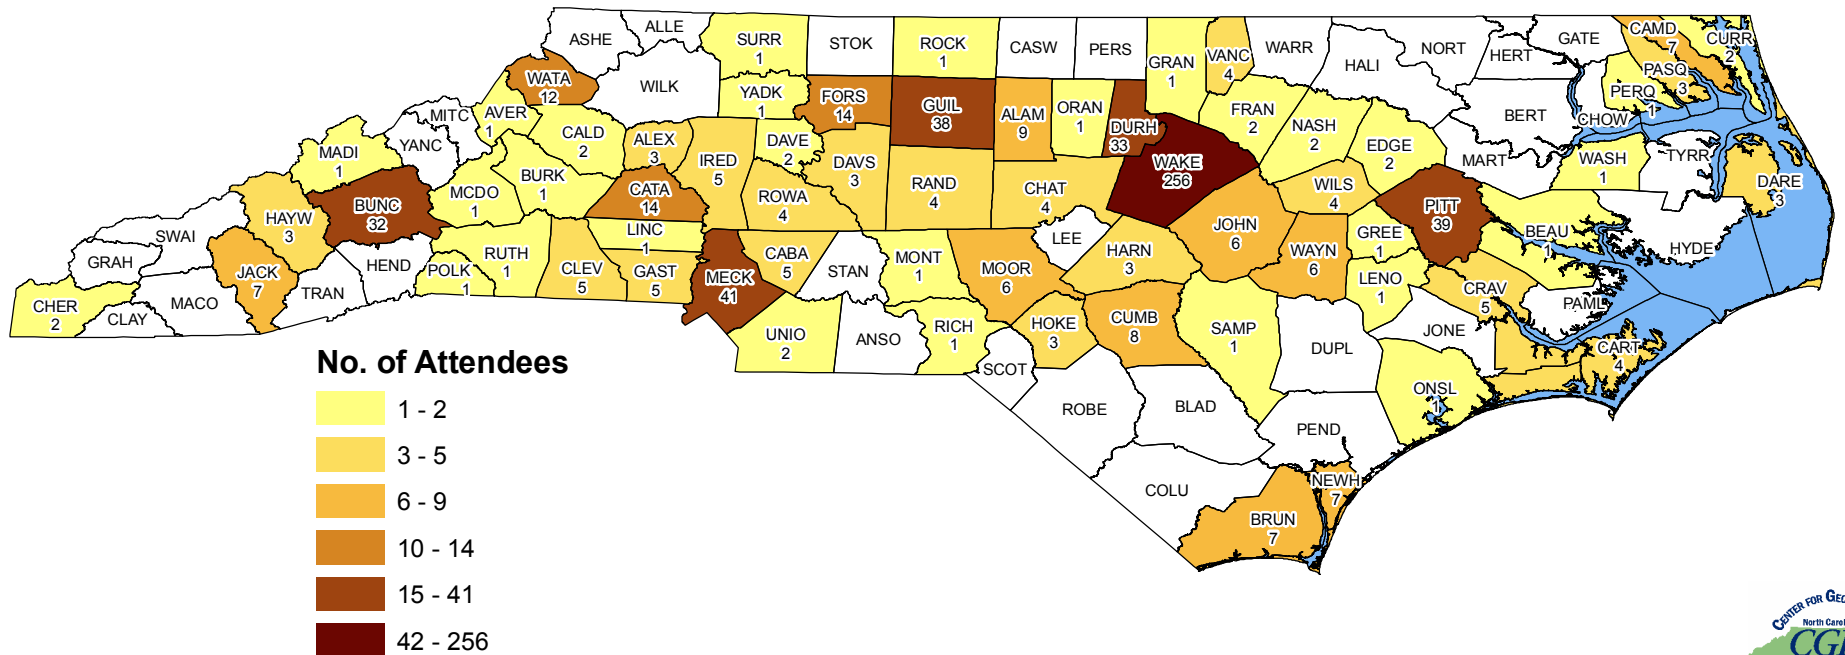

2009 NC GIS Conference Attendees

(Individual county attendance totals under county abbreviations)

April 2009

Attendee Organization Type

No. of Attendees	Organization Type	Percentage
132	Municipal Gov.	18.4%
165	County Gov.	23%
96	State Gov.	13.4%
17	Federal Gov.	2.4%
17	Lead Reg. Org.	2.4%
11	Utility	1.5%
83	Univ.	11.6%
90	Student	12.5%
91	Private Bus.	12.7%
16	Non-Profit	2.2%